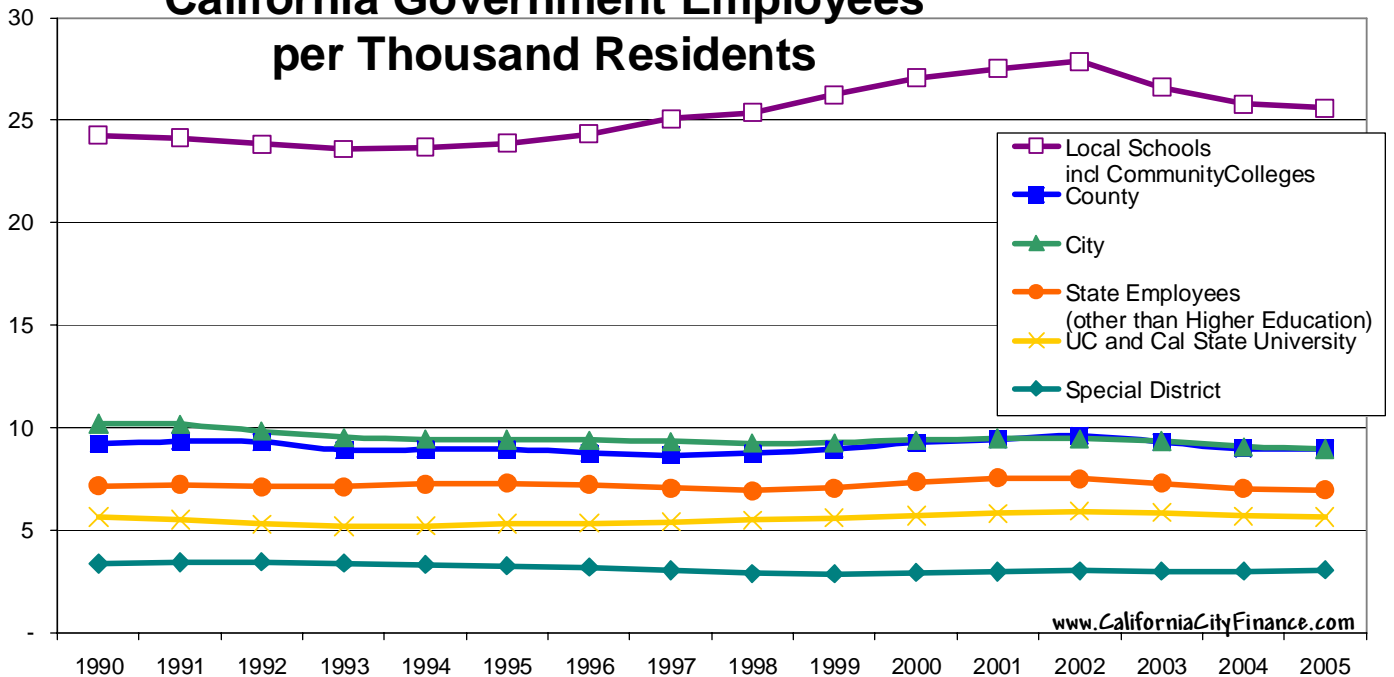

California Government Employees per Thousand Residents

Source: Calif Empl Devpt Dept Labor Market Information Division

*State Employees not including higher education

City employees per city residents, other employees per total state residents.