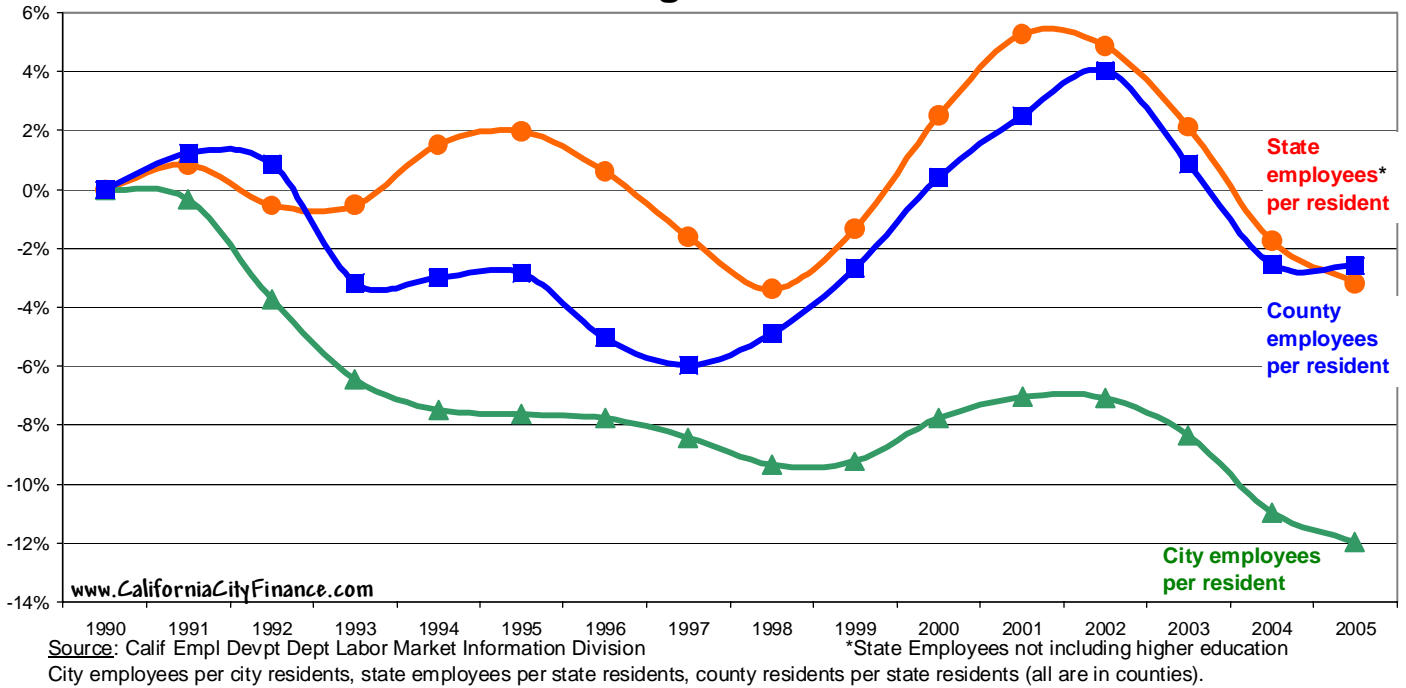

Growth(Decline) of Calif Gov't Employees per resident % change since 1990